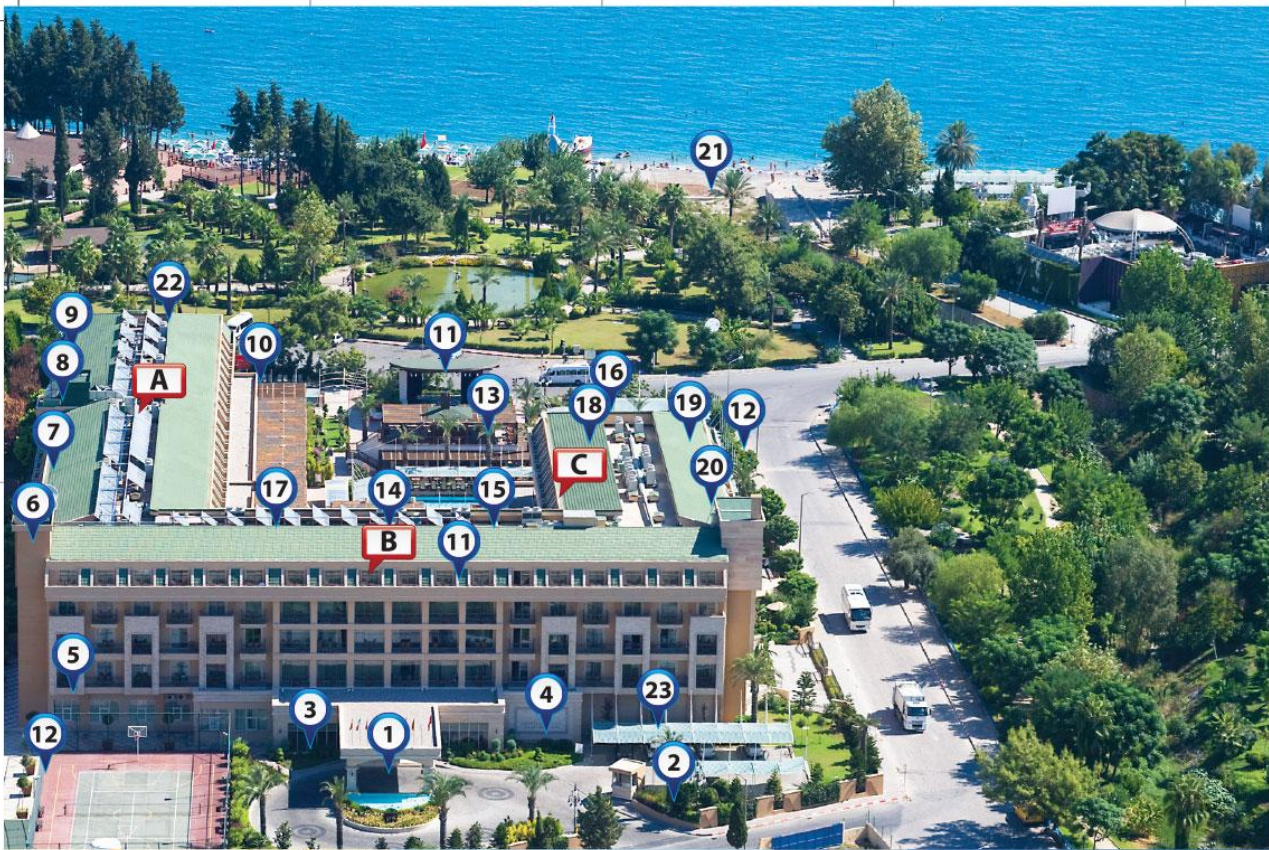

CRYSTAL DE LUXE
RESORT & SPA
KEMER / ANTALYA

- 1-Haupt Eingang
- 2-Parkplatz
- 3-Lobby-rezeption
- 4-Conference Hall
- 5-Lobby
- 6-Spiel Saloon-kino-disko
- 7-A'a Carte Restaurant
- 8-A'a Carte Restaurant
- 9-A'a Carte Restaurant
- 10-Haupt Restaurant
- 11-Amphi Theater
- 12-Tennis Platz
- 13-Pool Bar
- 14-Gözleme Ecke
- 15-Relax Pool
- 16-Aktivitäten Pool
- 17-Terrasse
- 18-Crispy Mini Club
- 19-Spa Center
- 20-Lobby Bar
- 21-Strand
- 22-Aqua Park
- 23-Geschäften

- 1-Main Entrance
- 2-Car Park
- 3-Lobby-Reception
- 4-Conference Hall
- 5-Ground Lobby
- 6-Game Salon-Cinema-Disco
- 7-A'a Carte Restaurant
- 8-A'a Carte Restaurant
- 9-A'a Carte Restaurant
- 10-Main Restaurant
- 11-Amphitheatre
- 12-Tennis Court
- 13-Pool Bar
- 14-Gözleme Corner
- 15-Relax Pool
- 16-Activity Pool
- 17-Terrace
- 18-Crispy Mini Club
- 19-Spa Centre
- 20-Lobby Bar
- 21-Beach
- 22-Aquapark
- 23-Shops

A BLOCK

B BLOCK

C BLOCK

A BLOCK

B BLOCK

C BLOCK

www.crystalhotels.com.tr

[/crystalhotelscomtr](https://www.facebook.com/crystalhotelscomtr)
[Crystal_Hotels](https://www.instagram.com/Crystal_Hotels)
[/crystalhotelstr](https://www.pinterest.com/crystalhotelstr)
[YouTube/crystalhotelsurkey](https://www.youtube.com/crystalhotelsurkey)